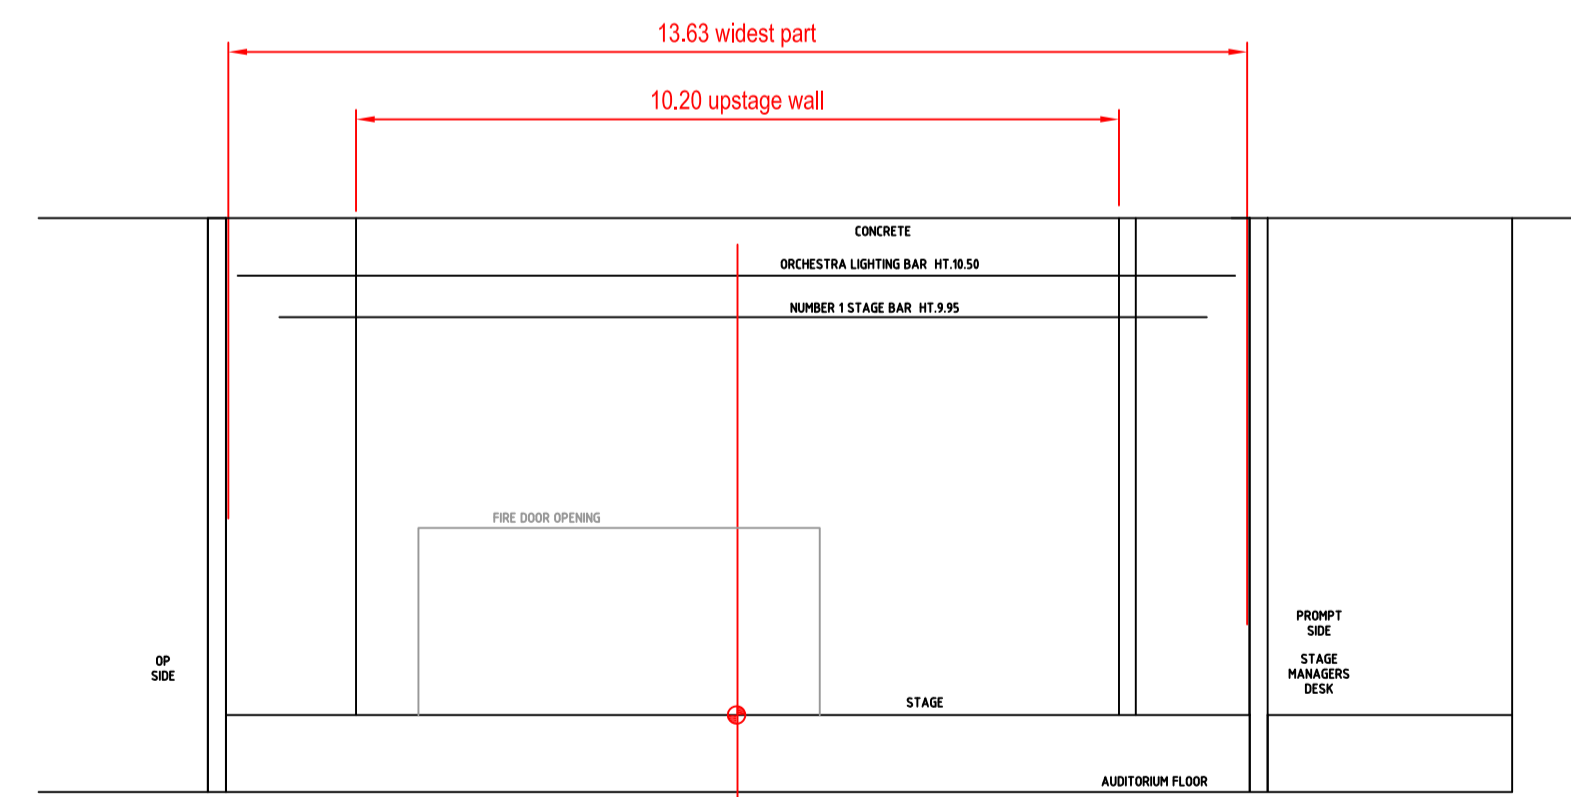

1:100

VENUE : PLAYHOUSE
CONTENT : PLAN SECTION ELEVATIONS
DATE : 10.2009