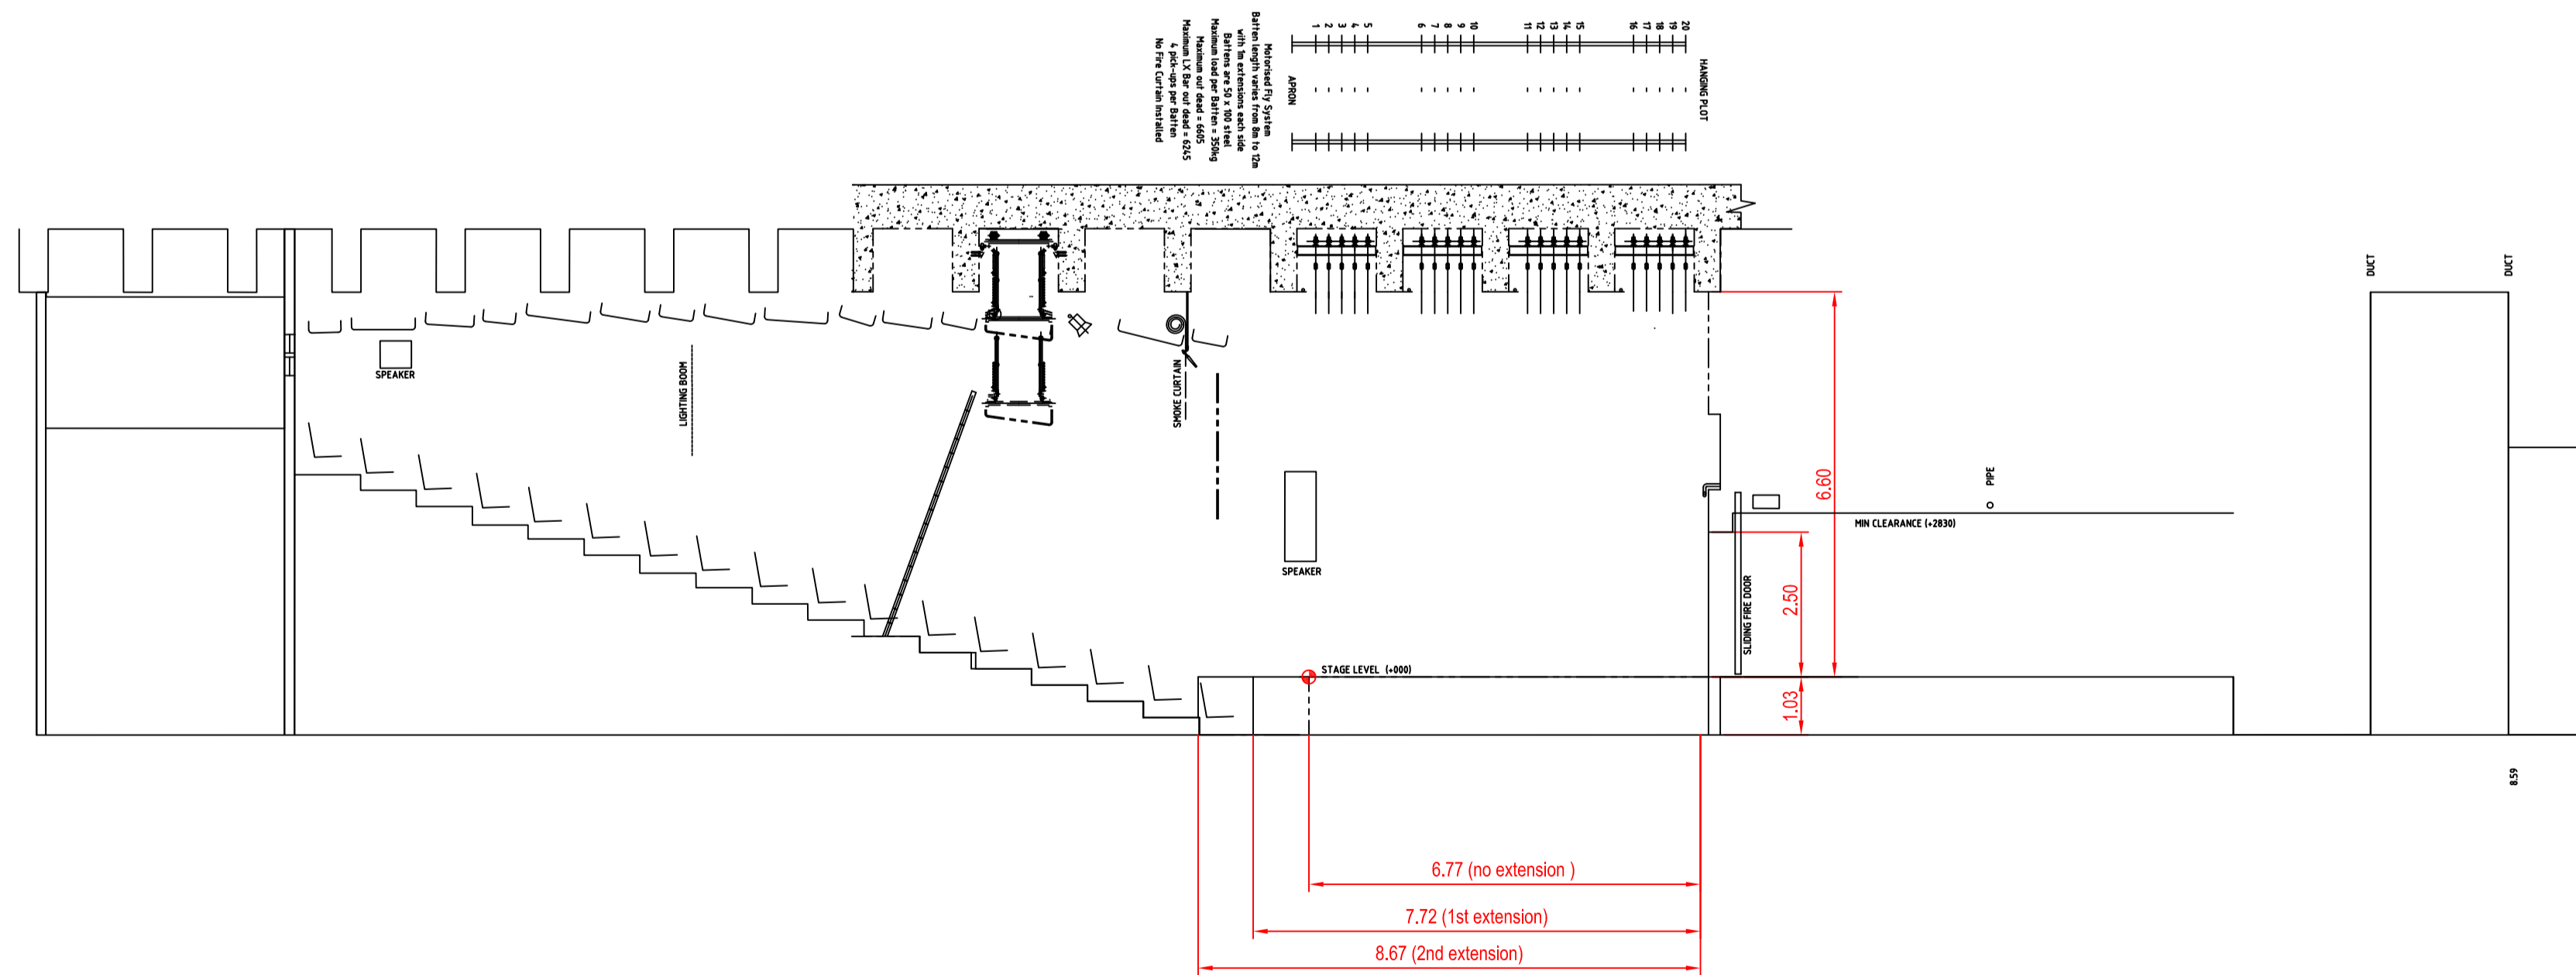

SECTION @ CENTRELINE
SCALE 1:100